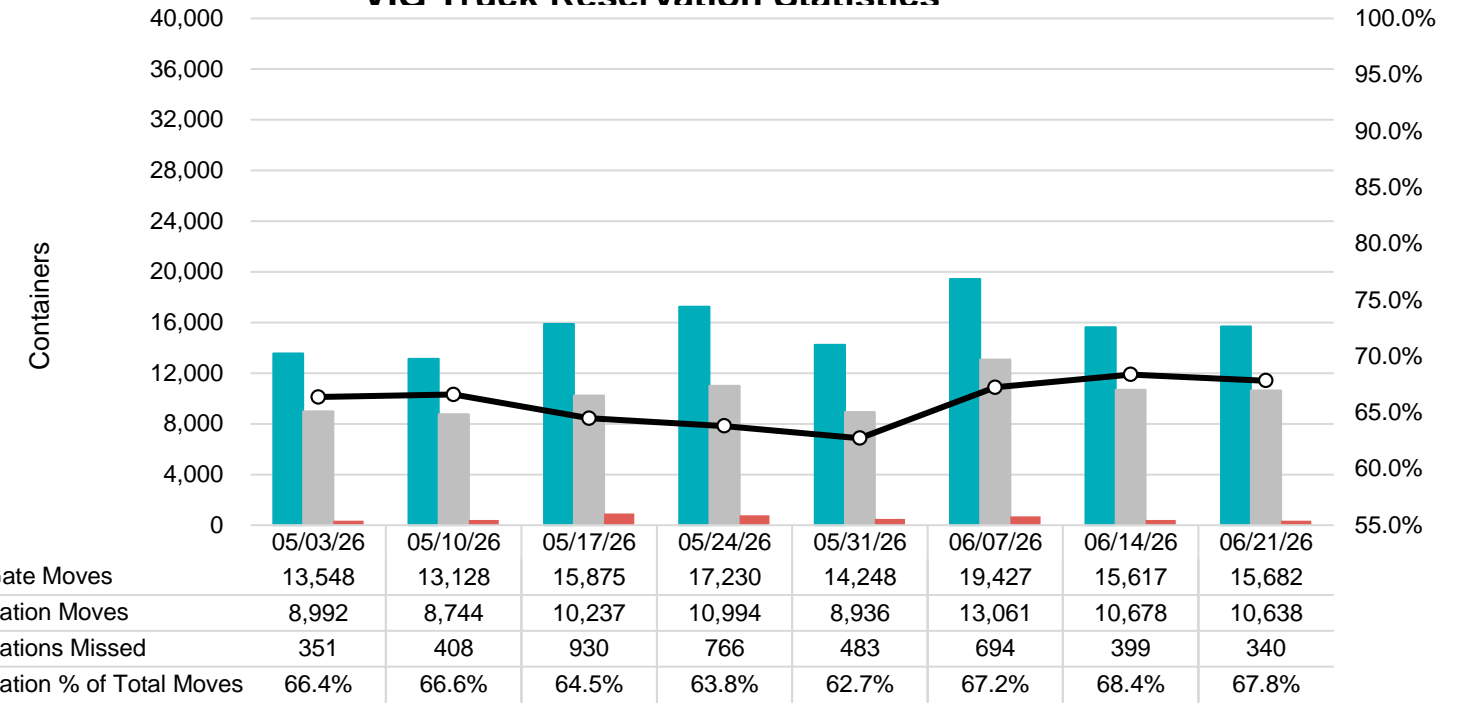

Port of Virginia Weekly Metrics

Gate Transactions

NIT Gate Transactions

VIG Gate Transactions

POV Gate Transactions

PPCY Gate Transactions

Please note: PPCY Gate Transactions are not included with POV Gate Transaction counts

Truck Reservation System and Hourly Transactions

NIT Truck Reservation Statistics

VIG Truck Reservation Statistics

POV Truck Reservation Statistics

POV Weekly Transactions by Terminal and Hour

Gate Containers and Dwell