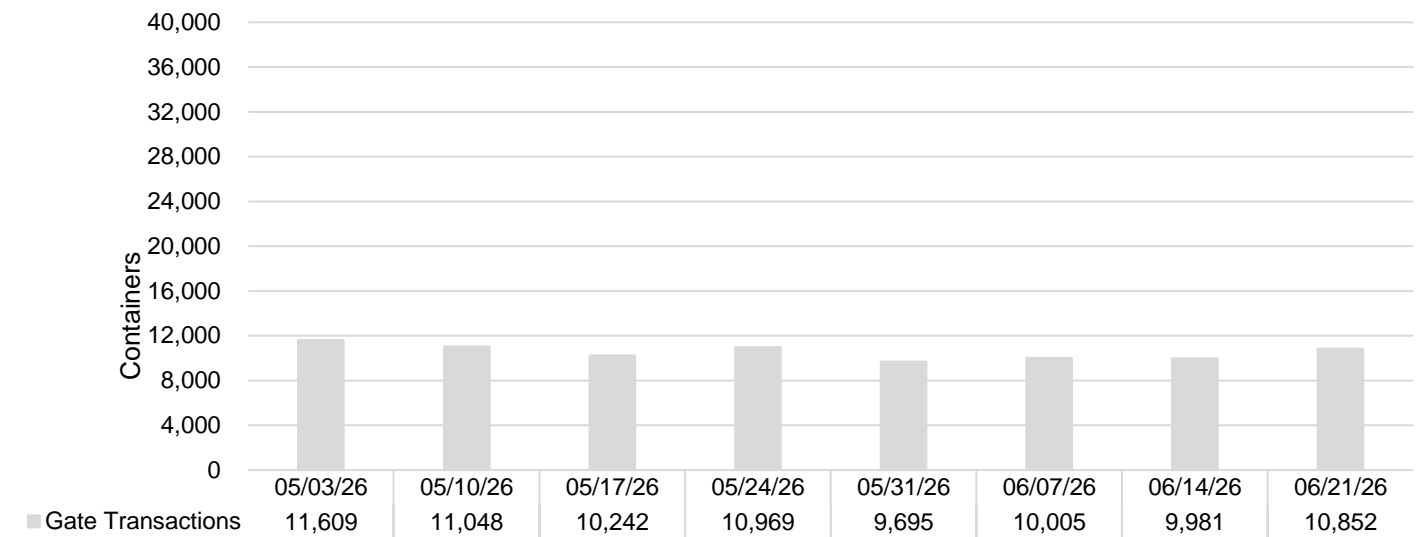

Port of Virginia Weekly Metrics

Gate Transactions

NIT Gate Transactions

VIG Gate Transactions

POV Gate Transactions

PPCY Gate Transactions

Please note: PPCY Gate Transactions are not included with POV Gate Transaction counts

Truck Reservation System and Hourly Transactions

NIT Truck Reservation Statistics

VIG Truck Reservation Statistics

POV Truck Reservation Statistics

POV Weekly Transactions by Terminal and Hour

Gate Containers and Dwell