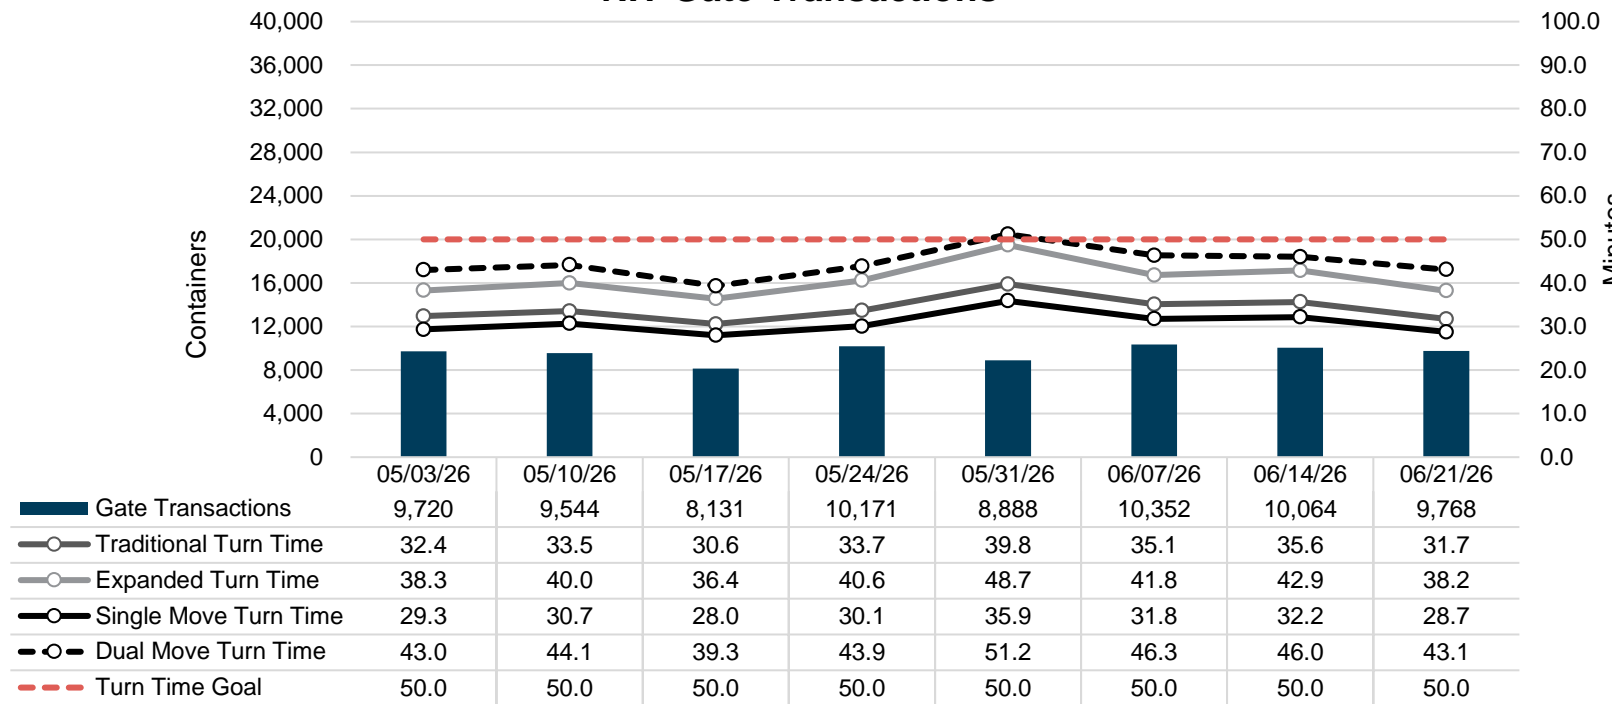

Port of Virginia Weekly Metrics

Gate Transactions

NIT Gate Transactions

VIG Gate Transactions

POV Gate Transactions

PPCY Gate Transactions

Please note: PPCY Gate Transactions are not included with POV Gate Transaction counts

Truck Reservation System and Hourly Transactions

NIT Truck Reservation Statistics

VIG Truck Reservation Statistics

POV Truck Reservation Statistics

POV Weekly Transactions by Terminal and Hour

Gate Containers and Dwell