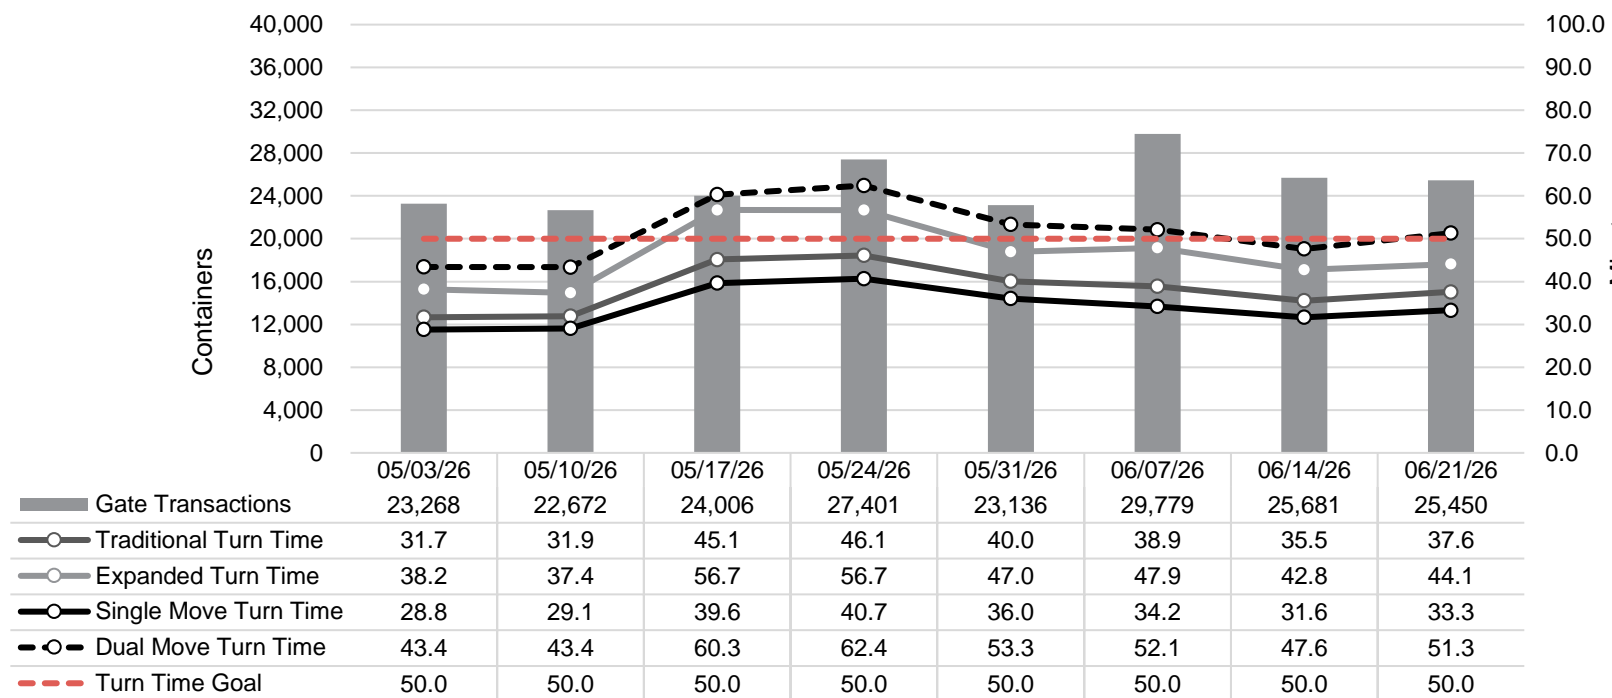

Port of Virginia Weekly Metrics

Gate Transactions

NIT Gate Transactions

VIG Gate Transactions

POV Gate Transactions

PPCY Gate Transactions

Please note: PPCY Gate Transactions are not included with POV Gate Transaction counts

Truck Reservation System and Hourly Transactions

NIT Truck Reservation Statistics

VIG Truck Reservation Statistics

POV Truck Reservation Statistics

POV Weekly Transactions by Terminal and Hour

Gate Containers and Dwell