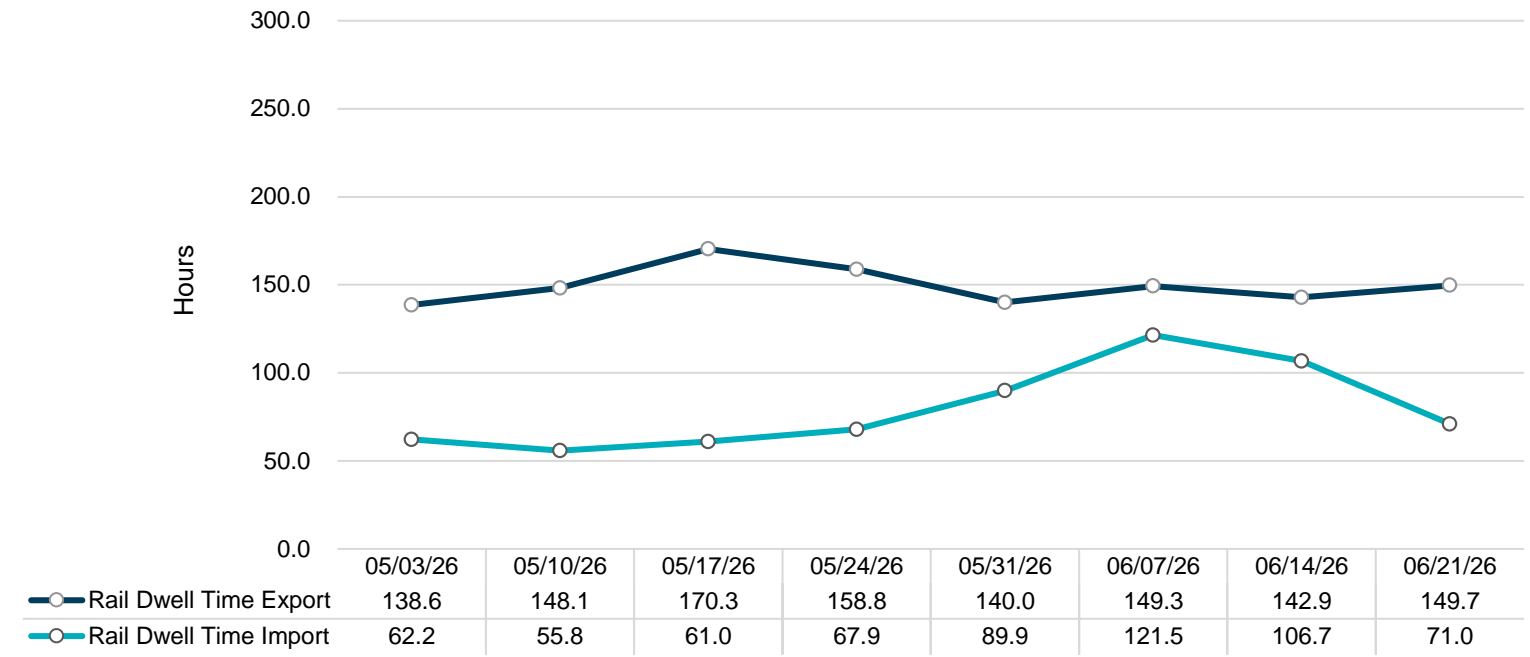

NIT Gate Containers and Dwell

VIG Gate Containers and Dwell

Gate Transactions- Last 8 Weeks

POV Gate Containers and Dwell

Rail Containers and Dwell

NIT Rail Dwell

VIG Rail Dwell

POV Rail Import vs Export - Last 8 Weeks