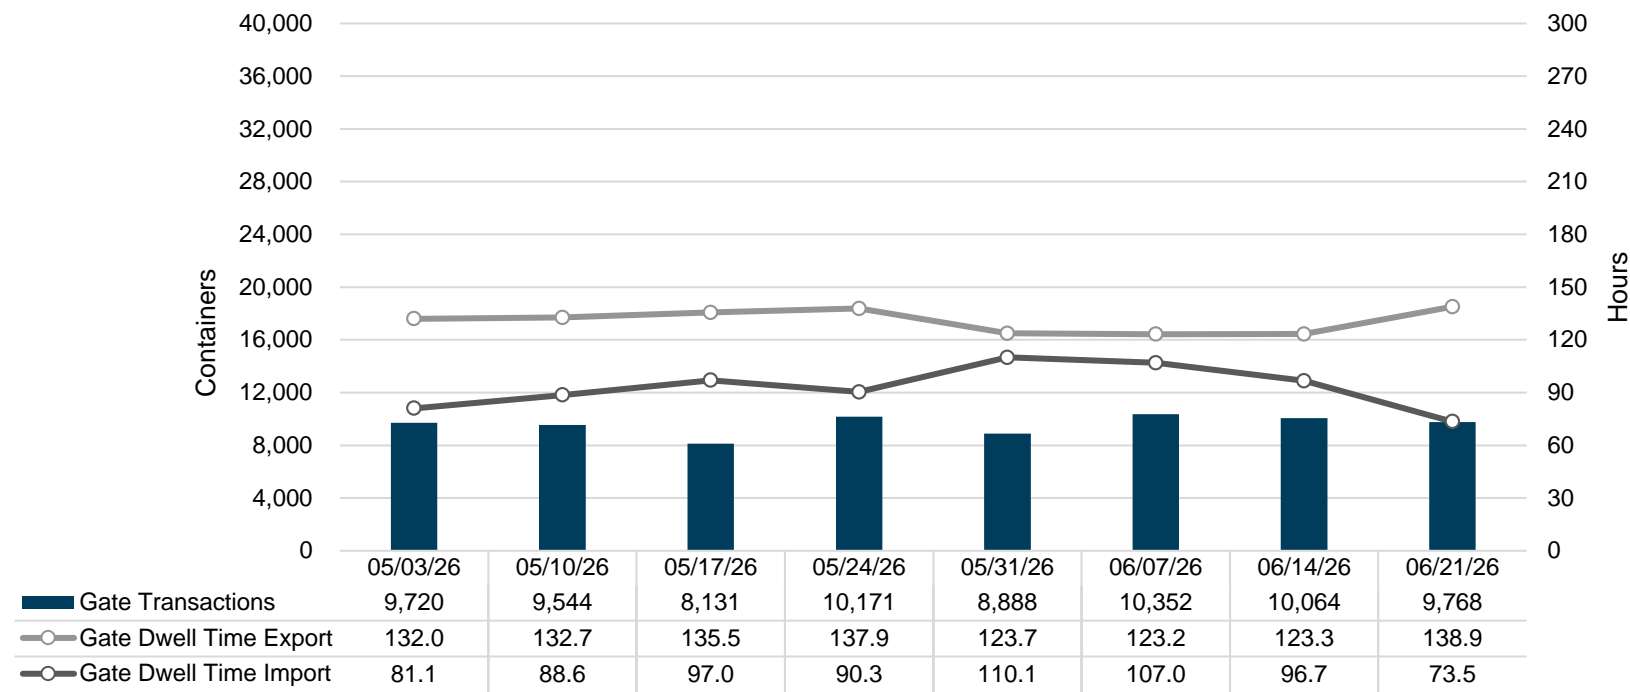

Port of Virginia Weekly Metrics

Gate Transactions

NIT Gate Transactions

VIG Gate Transactions

POV Gate Transactions

PPCY Gate Transactions

Please note: PPCY Gate Transactions are not included with POV Gate Transaction counts

Truck Reservation System and Hourly Transactions

NIT Truck Reservation Statistics

VIG Truck Reservation Statistics

POV Truck Reservation Statistics

POV Weekly Transactions by Terminal and Hour

Gate Containers and Dwell

NIT Gate Containers and Dwell

VIG Gate Containers and Dwell

Gate Transactions- Last 8 Weeks

POV Gate Containers and Dwell

Rail Containers and Dwell

NIT Rail Dwell

VIG Rail Dwell

POV Rail Import vs Export - Last 8 Weeks