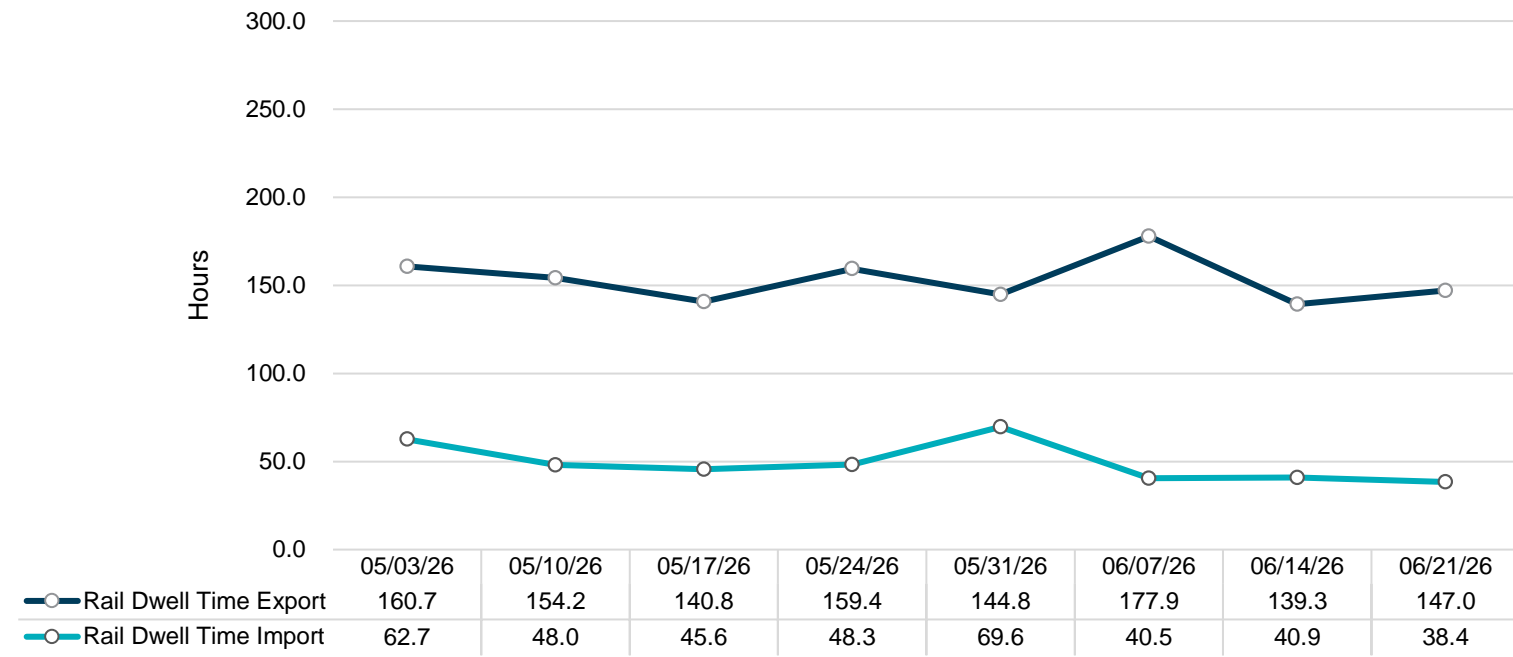

NIT Gate Containers and Dwell

VIG Gate Containers and Dwell

Gate Transactions- Last 8 Weeks

POV Gate Containers and Dwell

Rail Containers and Dwell

NIT Rail Dwell

VIG Rail Dwell

POV Rail Import vs Export - Last 8 Weeks