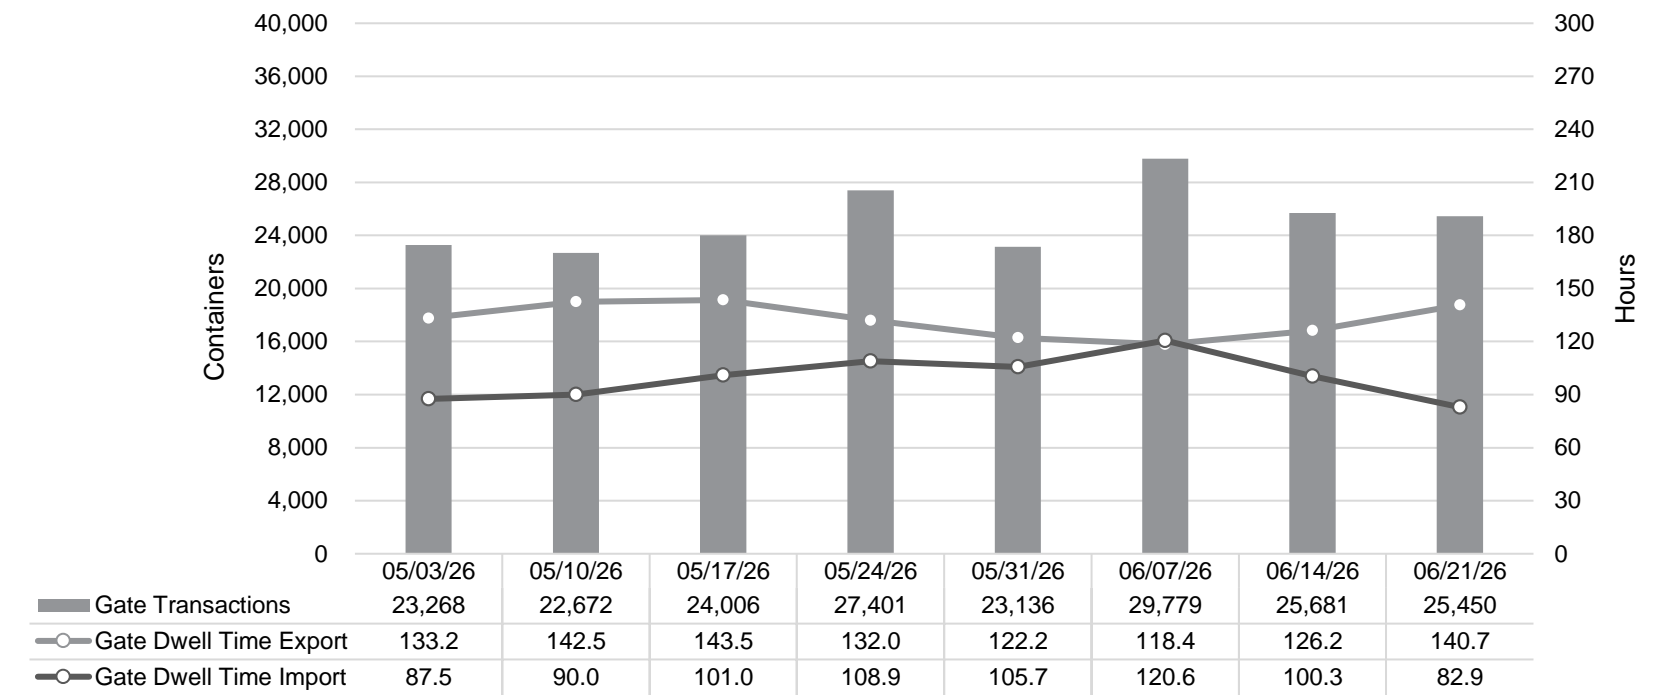

Truck Reservation System and Hourly Transactions

NIT Truck Reservation Statistics

VIG Truck Reservation Statistics

POV Truck Reservation Statistics

POV Weekly Transactions by Terminal and Hour

Gate Containers and Dwell

NIT Gate Containers and Dwell

VIG Gate Containers and Dwell

Gate Transactions- Last 8 Weeks

POV Gate Containers and Dwell

Rail Containers and Dwell

NIT Rail Dwell

VIG Rail Dwell

POV Rail Import vs Export - Last 8 Weeks