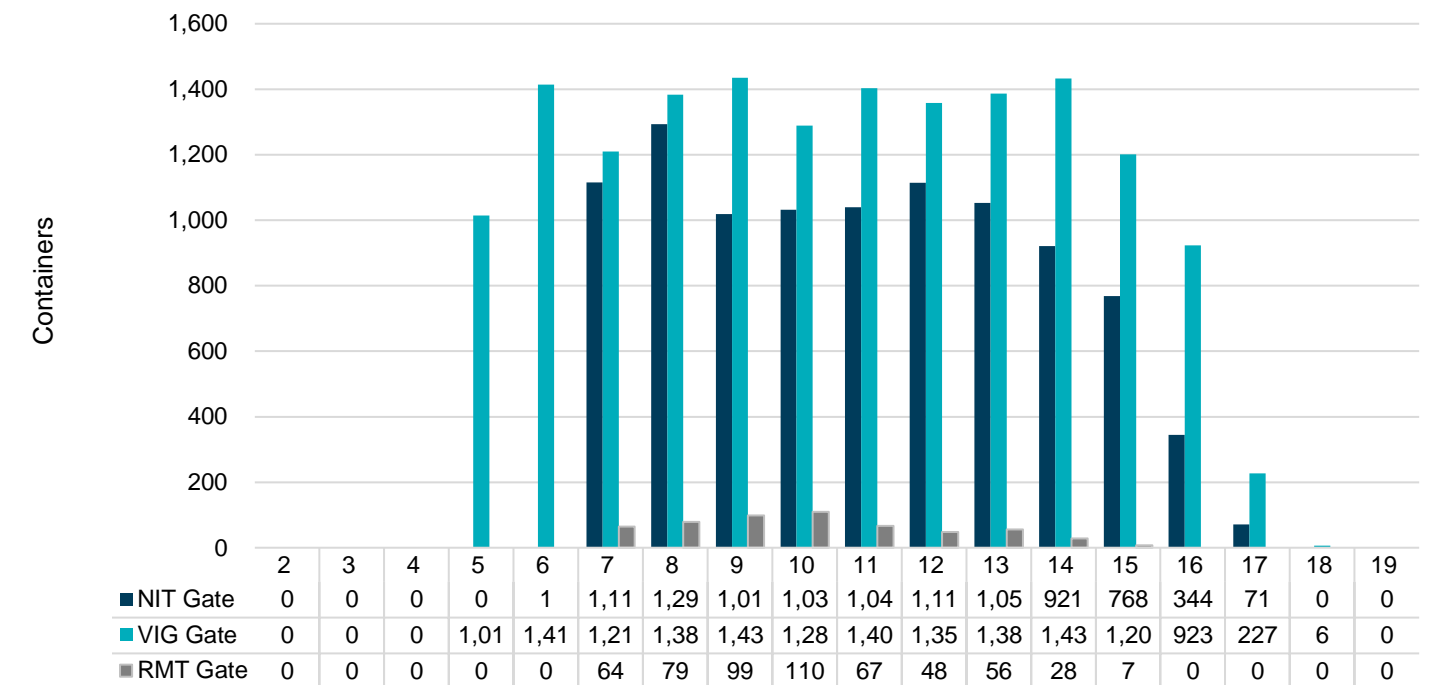

Port of Virginia Weekly Metrics

Gate Transactions

NIT Gate Transactions

VIG Gate Transactions

POV Gate Transactions

PPCY Gate Transactions

Please note: PPCY Gate Transactions are not included with POV Gate Transaction counts

Truck Reservation System and Hourly Transactions

NIT Truck Reservation Statistics

VIG Truck Reservation Statistics

POV Truck Reservation Statistics

POV Weekly Transactions by Terminal and Hour

Gate Containers and Dwell

NIT Gate Containers and Dwell

VIG Gate Containers and Dwell

Gate Transactions- Last 8 Weeks

POV Gate Containers and Dwell

Rail Containers and Dwell

NIT Rail Dwell

VIG Rail Dwell

POV Rail Import vs Export - Last 8 Weeks