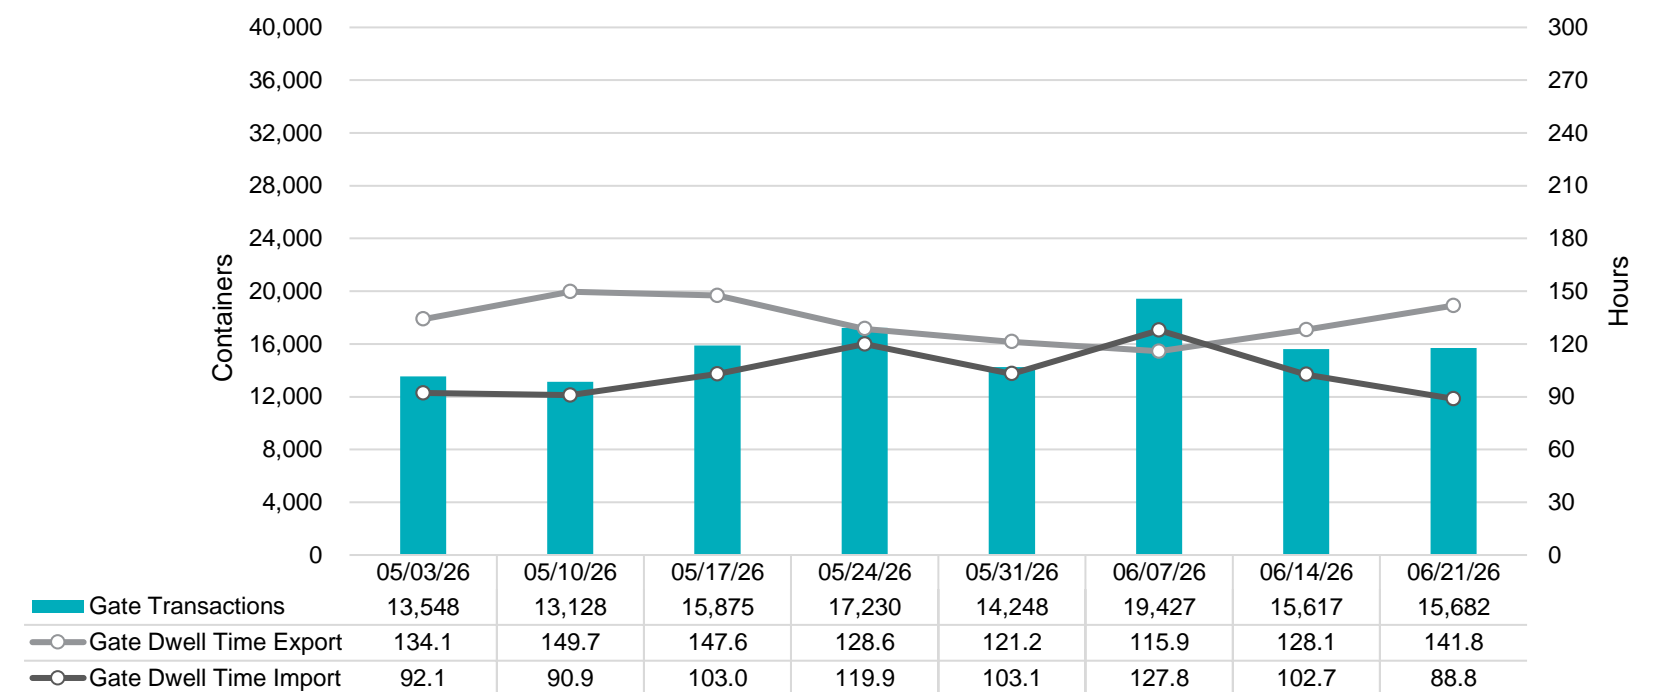

Port of Virginia Weekly Metrics

Gate Transactions

NIT Gate Transactions

VIG Gate Transactions

POV Gate Transactions

PPCY Gate Transactions

Please note: PPCY Gate Transactions are not included with POV Gate Transaction counts

Truck Reservation System and Hourly Transactions

NIT Truck Reservation Statistics

VIG Truck Reservation Statistics

POV Truck Reservation Statistics

POV Weekly Transactions by Terminal and Hour

Gate Containers and Dwell

NIT Gate Containers and Dwell

VIG Gate Containers and Dwell

Gate Transactions- Last 8 Weeks

POV Gate Containers and Dwell

Rail Containers and Dwell

NIT Rail Dwell

VIG Rail Dwell

POV Rail Import vs Export - Last 8 Weeks