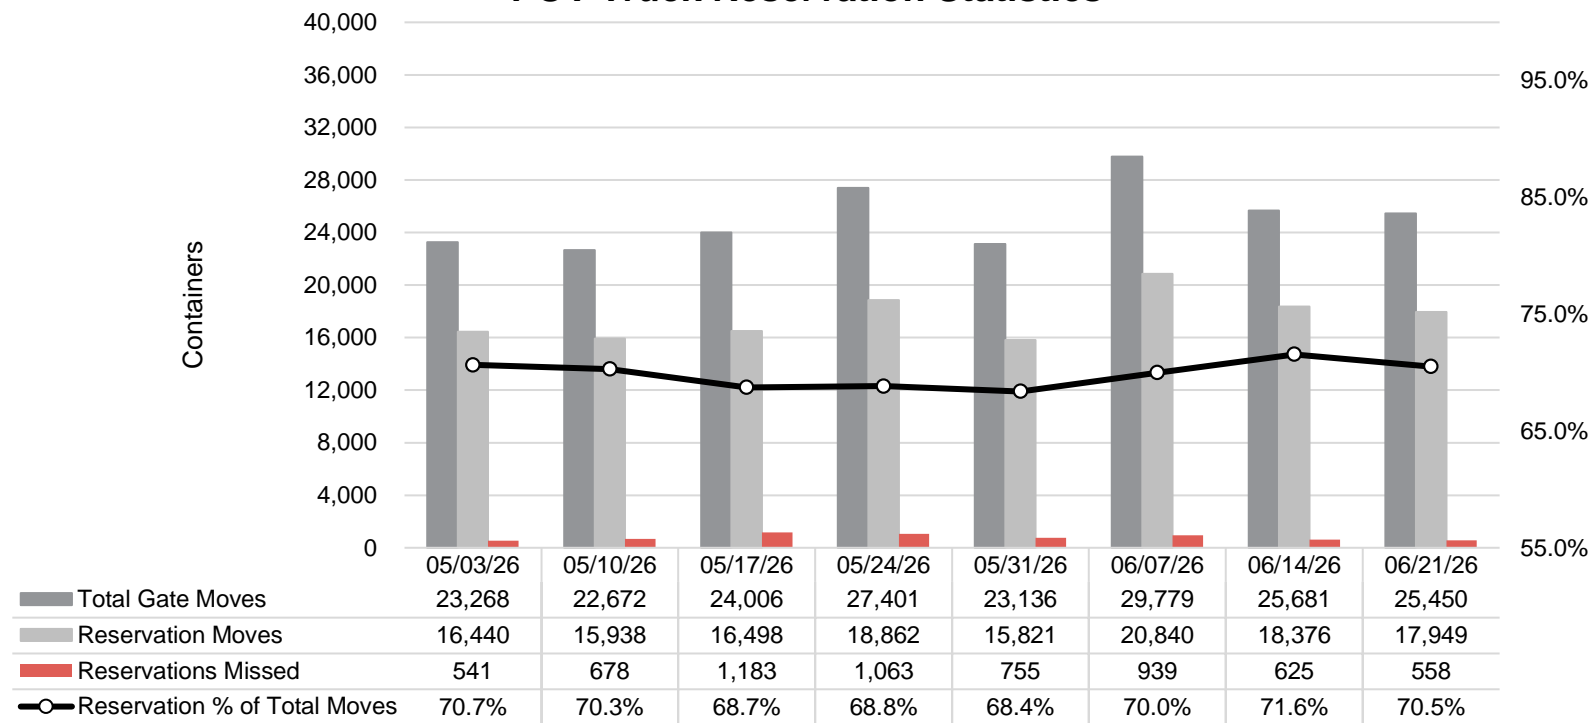

Port of Virginia Weekly Metrics

Gate Transactions

NIT Gate Transactions

VIG Gate Transactions

POV Gate Transactions

PPCY Gate Transactions

Please note: PPCY Gate Transactions are not included with POV Gate Transaction counts

Truck Reservation System and Hourly Transactions

NIT Truck Reservation Statistics

VIG Truck Reservation Statistics

POV Truck Reservation Statistics

POV Weekly Transactions by Terminal and Hour

Gate Containers and Dwell

NIT Gate Containers and Dwell

VIG Gate Containers and Dwell

Gate Transactions- Last 8 Weeks

POV Gate Containers and Dwell

Rail Containers and Dwell

NIT Rail Dwell

VIG Rail Dwell

POV Rail Import vs Export - Last 8 Weeks