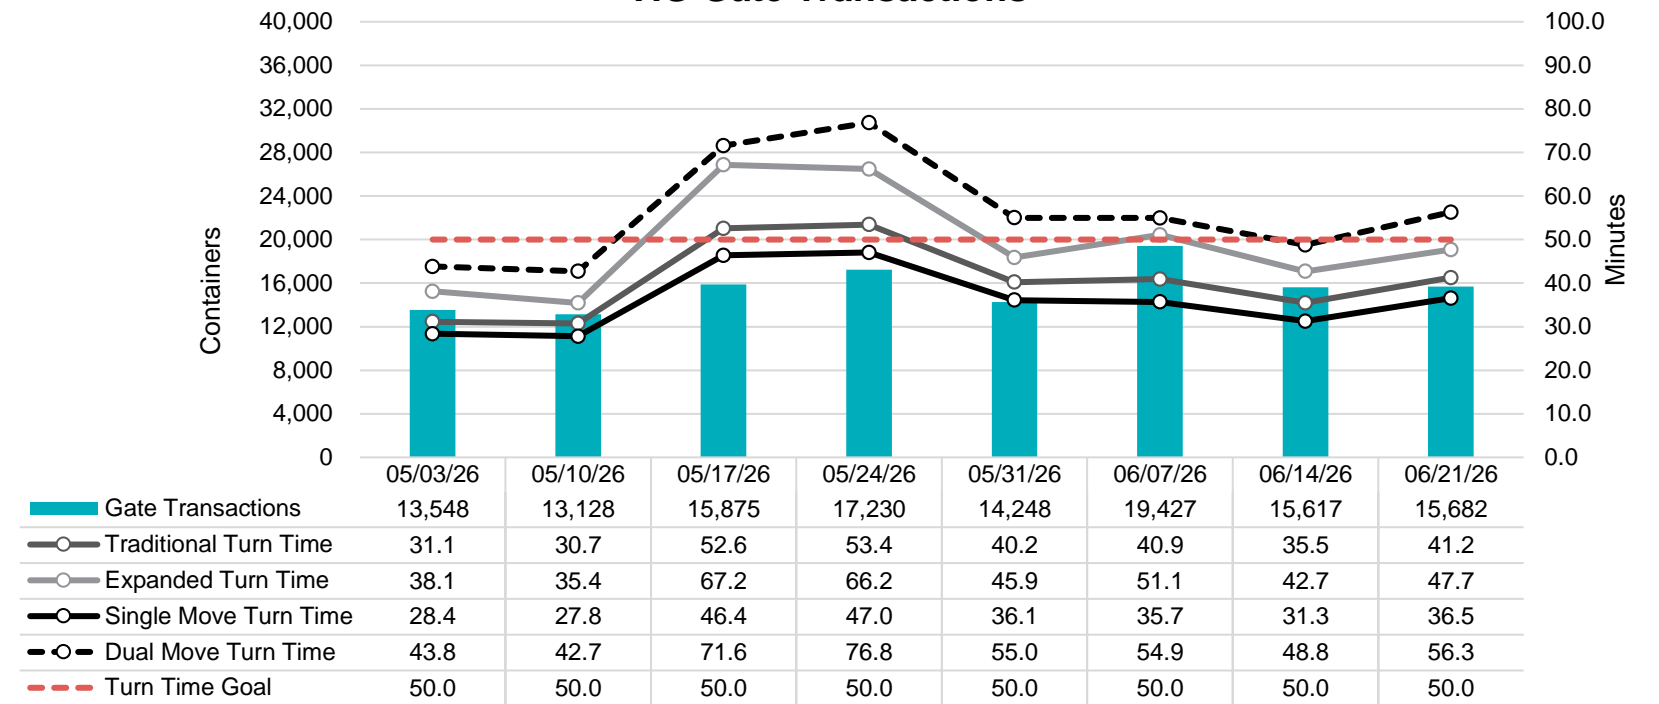

Port of Virginia Weekly Metrics

Gate Transactions

NIT Gate Transactions

VIG Gate Transactions

POV Gate Transactions

PPCY Gate Transactions

Please note: PPCY Gate Transactions are not included with POV Gate Transaction counts

Truck Reservation System and Hourly Transactions

NIT Truck Reservation Statistics

VIG Truck Reservation Statistics

POV Truck Reservation Statistics

POV Weekly Transactions by Terminal and Hour

Gate Containers and Dwell