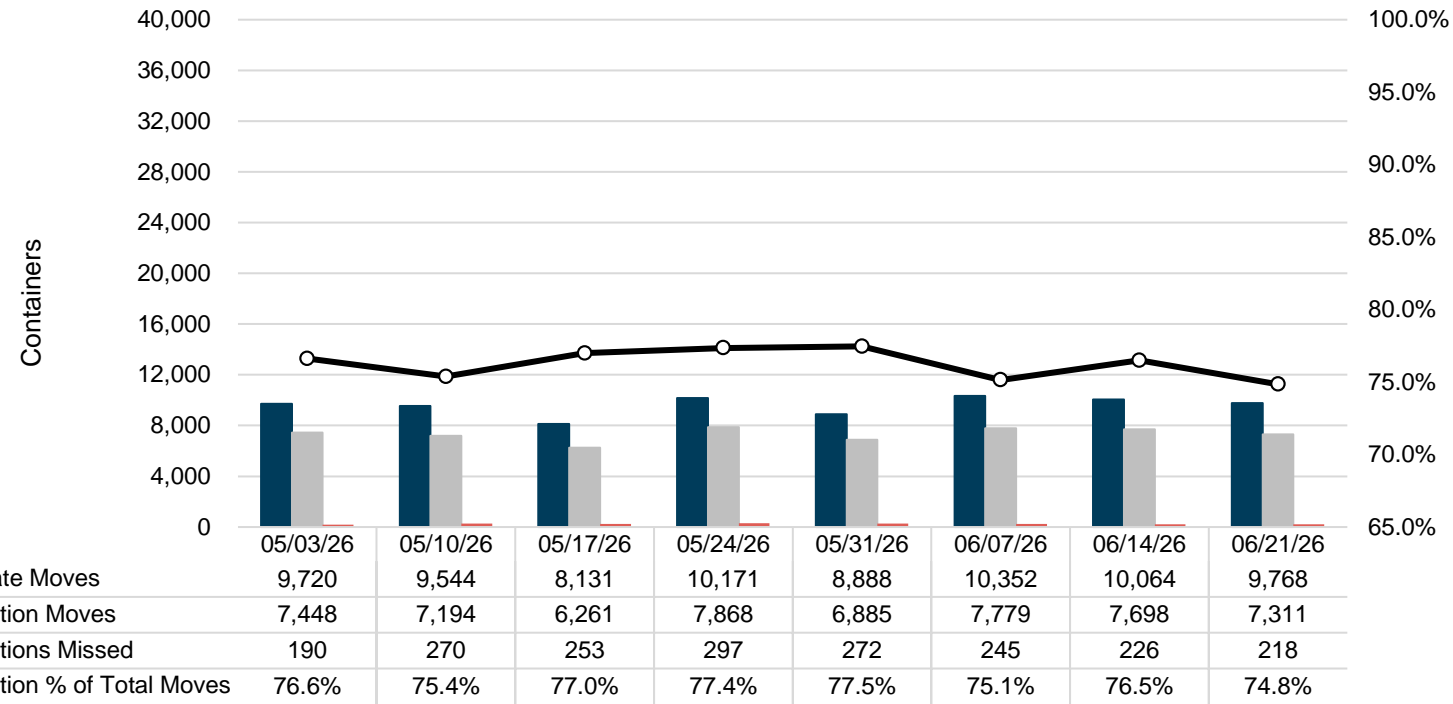

Port of Virginia Weekly Metrics

Gate Transactions

NIT Gate Transactions

VIG Gate Transactions

POV Gate Transactions

PPCY Gate Transactions

Please note: PPCY Gate Transactions are not included with POV Gate Transaction counts

Truck Reservation System and Hourly Transactions

NIT Truck Reservation Statistics

VIG Truck Reservation Statistics

POV Truck Reservation Statistics

POV Weekly Transactions by Terminal and Hour

Gate Containers and Dwell